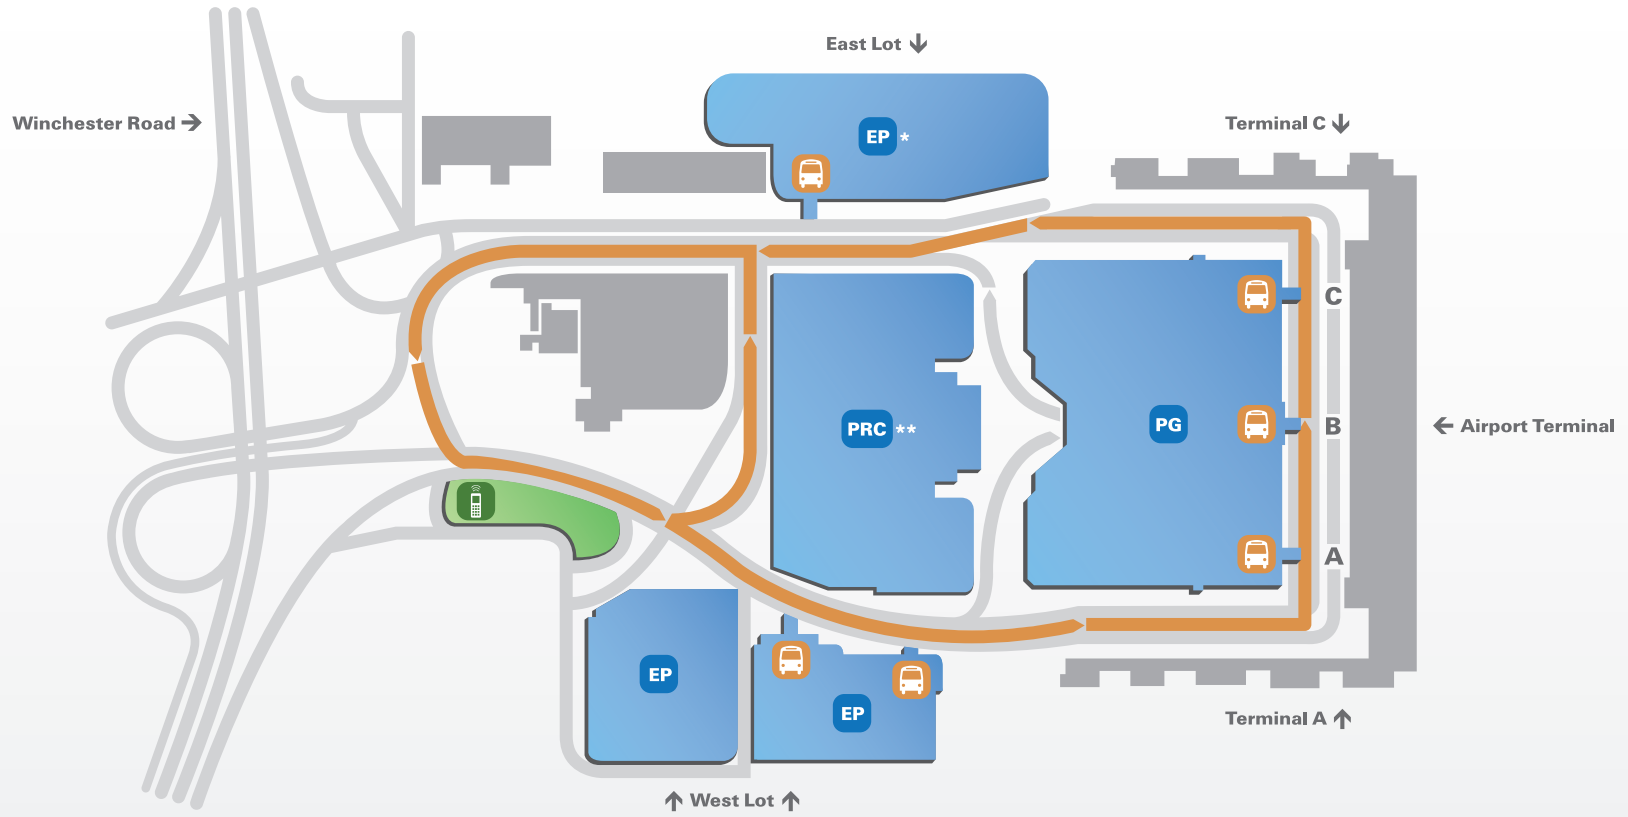

# Memphis International Airport Parking Map

\* Opening 2010  
\*\* Under Construction

- Legend:
- Airport Parking Shuttle Stop
  - Cell Phone Lot
  - Economy Parking - West Lot (Credit Card Only) East Lot (Credit Card Only)\*
  - Parking - 3 Levels (Short & Long Term Parking)
  - Parking & Rental Car Facility - 7 Levels\*\*
  - Airport Parking Shuttle Route
  - Airport Commuter Roads